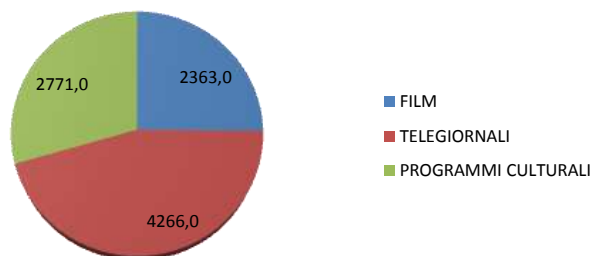

Distribuzione Tot. Ore RAI