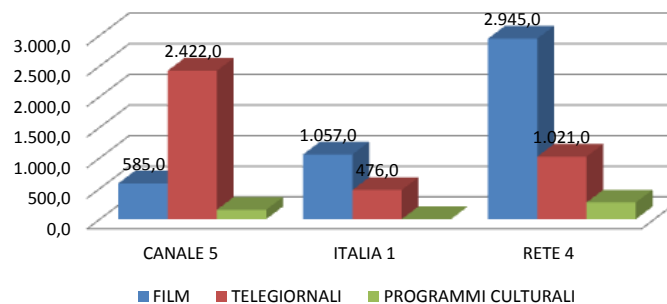

Ore di trasmissione televisiva di Rai e Mediaset per canale, tipo di rete e di programma - Anno 20102

TIPOLOGIA PROGRAMMA	RAI 1	RAI 2	RAI 3	CANALE 5	ITALIA 1	RETE 4	Tot. Ore RAI	Tot. Ore MEDIAS	% ore RAI	% ore MEDIASET
FILM	881,0	501,0	981,0	585,0	1.057,0	2.945,0	2363,0	4587,0	25,14%	51,34%
TELEGIORNALI	1.359,0	738,0	2.169,0	2.422,0	476,0	1.021,0	4266,0	3919,0	45,38%	43,87%
PROGRAMMI CULTURALI	1.001,0	1.270,0	500,0	154,0	1,0	273,0	2771,0	428,0	29,48%	4,79%
TOTALI ore	3.241,0	2.509,0	3.650,0	3.161,0	1.534,0	4.239,0				

TOTALE RAI	9.400,0
TOTALE MEDIASET	8.934,0

Chi trasmette più ore IN?	Rai o Mediaset ?
FILM	Mediaset
TELEGIORNALI	Rai
PROGRAMMI CULTURALI	Rai

Ore trasmissioni RAI - Anno 2012

Ore trasmissioni MEDIASET- Anno 2012