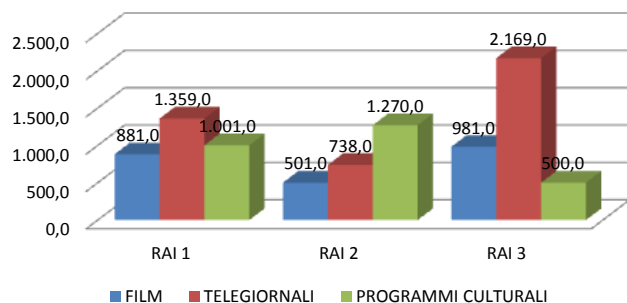

Ore di trasmissione televisiva di Rai e Mediaset per canale, tipo di rete e di programma - Anno 20102

TIPOLOGIA PROGRAMMA	RAI 1	RAI 2	RAI 3	CANALE 5	ITALIA 1	RETE 4	Tot. Ore RAI	Tot. Ore MEDIAS	% ore RAI	% ore MEDIASET
FILM	881,0	501,0	981,0	585,0	1.057,0	2.945,0	2363,0	4587,0	25,14%	51,34%
TELEGIORNALI	1.359,0	738,0	2.169,0	2.422,0	476,0	1.021,0	4266,0	3919,0	45,38%	43,87%
PROGRAMMI CULTURALI	1.001,0	1.270,0	500,0	154,0	1,0	273,0	2771,0	428,0	29,48%	4,79%
TOTALI ore	3.241,0	2.509,0	3.650,0	3.161,0	1.534,0	4.239,0				

TOTALE RAI	9.400,0
TOTALE MEDIASET	8.934,0

Chi trasmette più ore IN?	Rai o Mediaset ?
FILM	Mediaset
TELEGIORNALI	Rai
PROGRAMMI CULTURALI	Rai

Ore trasmissioni RAI - Anno 2012

Ore trasmissioni MEDIASET- Anno 2012